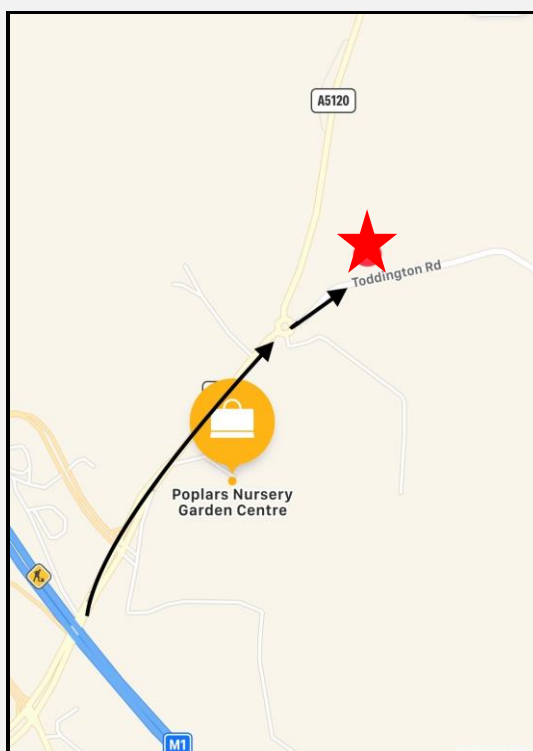

www.toddingtonroversfc.co.uk

DIRECTIONS

The pitch does **NOT** have a postcode. We would advise to follow directions to poplars garden centre (LU5 6HE) and then use the guidance in the picture. The star indicates the location of the pitch through a gated entrance.